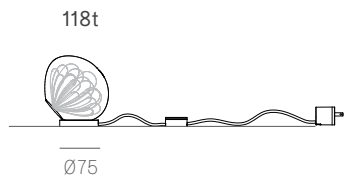

Wall and Ceiling

Random
Adjustable
length

Adjustable up to 3000 mm standard

Adjustable up to 30500 mm custom

Random

Non-adjustable
length

Non-adjustable length up to 3000 mm standard

Non-adjustable length up to 30500 mm custom

Cluster

Adjustable length

Adjustable up to 3000 mm standard
Adjustable up to 30500 mm custom

Cluster

Non-adjustable length

Non-adjustable length up to 3000 mm standard
Non-adjustable length up to 30500 mm custom

Table Light

Adjustable length

Adjustable up to 3000 mm standard

Adjustable up to 30500 mm custom

Non-adjustable length

Non-adjustable length up to 3000 mm standard

Non-adjustable length up to 30500 mm custom