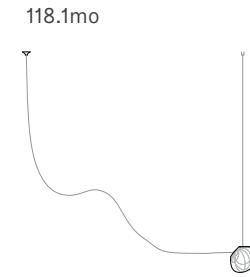

Wall and Ceiling

Random
Adjustable
length

Adjustable up to 3000 mm standard

Adjustable up to 30500 mm custom

Random

Non-adjustable
length

Non-adjustable length up to 3000 mm standard

Non-adjustable length up to 30500 mm custom

Cluster

Adjustable length

Adjustable up to 3000 mm standard
Adjustable up to 30500 mm custom

Cluster

Non-adjustable length

Non-adjustable length up to 3000 mm standard
Non-adjustable length up to 30500 mm custom

Table Light

Adjustable length

Adjustable up to 3000 mm standard

Adjustable up to 30500 mm custom

Non-adjustable length

Non-adjustable length up to 3000 mm standard

Non-adjustable length up to 30500 mm custom