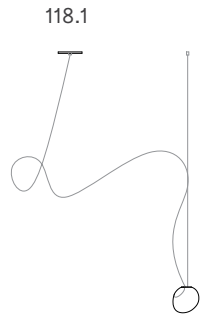

BOCCI

118

The image features four spherical pendant lights with a white, textured, scale-like surface. They are suspended by thin, gold-colored cords against a solid black background. The lighting is soft, highlighting the intricate details of the spheres' texture. The number '118' is prominently displayed in the center in a large, white, sans-serif font.

Cluster

Adjustable length

Adjustable up to 3000 mm standard
Adjustable up to 30500 mm custom

Cluster

Non-adjustable length

Non-adjustable length up to 3000 mm standard
Non-adjustable length up to 30500 mm custom

Table Light

Adjustable length

Adjustable up to 3000 mm standard

Adjustable up to 30500 mm custom

Non-adjustable length

Non-adjustable length up to 3000 mm standard

Non-adjustable length up to 30500 mm custom