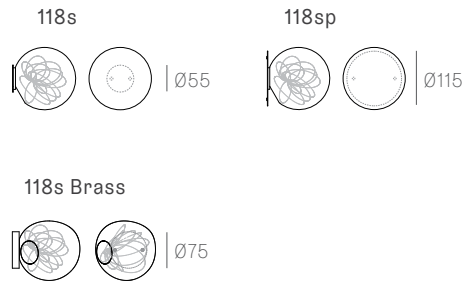

Lamping

1.5W LED, 2500K

Material

Blown glass, electrical components

Patent

Worldwide patents pending.

LOW VOLTAGE LUMINAIRE
E476186

±Ø140 - 160 mm

Wall and Ceiling

Random
Adjustable
length

Adjustable up to 3000 mm standard

Adjustable up to 30500 mm custom

Random

Non-adjustable
length

Non-adjustable length up to 3000 mm standard

Non-adjustable length up to 30500 mm custom

Cluster

Adjustable length

Adjustable up to 3000 mm standard
Adjustable up to 30500 mm custom

Cluster

Non-adjustable length

Non-adjustable length up to 3000 mm standard
Non-adjustable length up to 30500 mm custom

Table Light

Adjustable length

Adjustable up to 3000 mm standard

Adjustable up to 30500 mm custom

Non-adjustable length

Non-adjustable length up to 3000 mm standard

Non-adjustable length up to 30500 mm custom