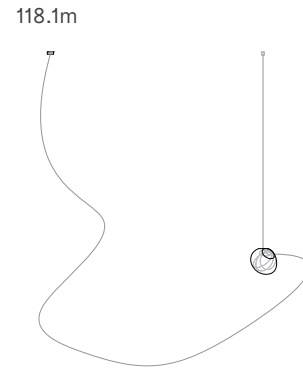

Lamping

1.5W LED, 2500K

Material

Blown glass, electrical components

Patent

Worldwide patents pending.

LOW VOLTAGE LUMINAIRE
E476186

±Ø140 - 160 mm

Wall and Ceiling

Random
Adjustable
length

Adjustable up to 3000 mm standard

Adjustable up to 30500 mm custom

Random

Non-adjustable
length

Non-adjustable length up to 3000 mm standard

Non-adjustable length up to 30500 mm custom

Cluster

Adjustable length

Adjustable up to 3000 mm standard
Adjustable up to 30500 mm custom

Cluster

Non-adjustable length

Non-adjustable length up to 3000 mm standard
Non-adjustable length up to 30500 mm custom

Table Light

Adjustable length

Adjustable up to 3000 mm standard

Adjustable up to 30500 mm custom

Non-adjustable length

Non-adjustable length up to 3000 mm standard

Non-adjustable length up to 30500 mm custom