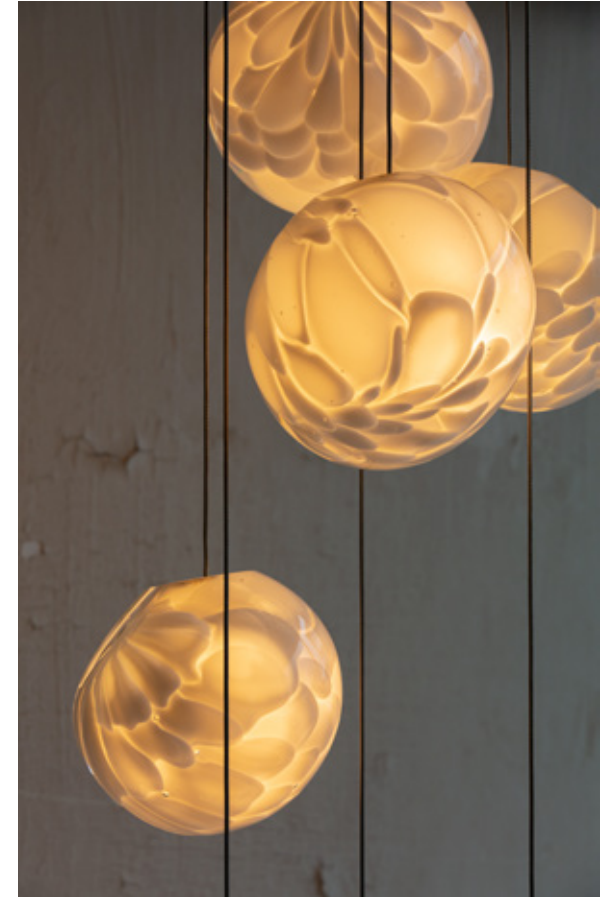

BOCCI

118

The image features four spherical pendant lights with a white, textured, scale-like surface. They are suspended by thin, gold-colored cords against a solid black background. The lighting is soft, highlighting the intricate details of the spheres' texture. The number '118' is prominently displayed in the center in a large, white, sans-serif font.

Glass has a memory—it holds onto shapes it was exposed to while still molten. 118's dozens of tiny feather-like forms, in either opal or coloured glass, arise from this uncanny ability. When lit from within, the interior complexities of 118 come into even sharper detail.

Lamping

1.5W LED, 2500K

Material

Blown glass, electrical components

Patent

Worldwide patents pending.

LOW VOLTAGE LUMINAIRE
E476186

±Ø140 - 160 mm

BOCCI

118 series — Table Light

BOCCI

118 Series — Cluster

BOCCI

118 Series — Random

BOCCI

118 Series — Random