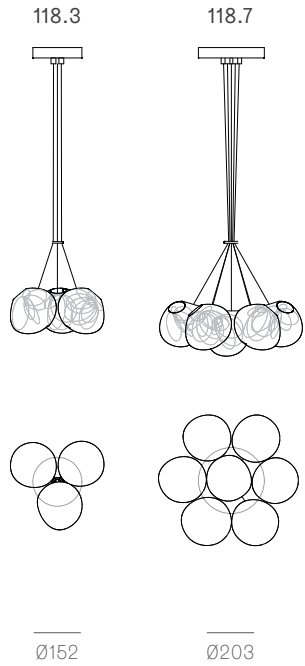

BOCCI

118

The image features four spherical pendant lights with a white, textured, scale-like surface. They are suspended by thin, gold-colored cords against a solid black background. The lighting is soft, highlighting the intricate details of the spheres' texture. The number '118' is prominently displayed in the center in a large, white, sans-serif font.

Wall and Ceiling

Random
Adjustable
length

Adjustable up to 3000 mm standard

Adjustable up to 30500 mm custom

Random

Non-adjustable
length

Non-adjustable length up to 3000 mm standard

Non-adjustable length up to 30500 mm custom

Cluster

Adjustable length

Adjustable up to 3000 mm standard
Adjustable up to 30500 mm custom

Cluster

Non-adjustable length

Non-adjustable length up to 3000 mm standard
Non-adjustable length up to 30500 mm custom

Table Light

Adjustable length

Adjustable up to 3000 mm standard

Adjustable up to 30500 mm custom

Non-adjustable length

Non-adjustable length up to 3000 mm standard

Non-adjustable length up to 30500 mm custom