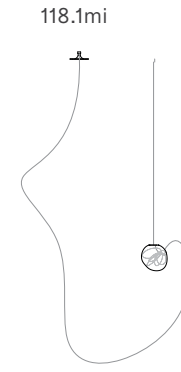

Lamping

1.5W LED, 2500K

Material

Blown glass, electrical components

Patent

Worldwide patents pending.

LOW VOLTAGE LUMINAIRE
E476186

±Ø140 - 160 mm

Wall and Ceiling

Random
Adjustable
length

Adjustable up to 3000 mm standard

Adjustable up to 30500 mm custom

Random

Non-adjustable
length

Non-adjustable length up to 3000 mm standard

Non-adjustable length up to 30500 mm custom

Cluster

Adjustable length

Adjustable up to 3000 mm standard
Adjustable up to 30500 mm custom

Cluster

Non-adjustable length

Non-adjustable length up to 3000 mm standard
Non-adjustable length up to 30500 mm custom

Table Light

Adjustable length

Adjustable up to 3000 mm standard

Adjustable up to 30500 mm custom

Non-adjustable length

Non-adjustable length up to 3000 mm standard

Non-adjustable length up to 30500 mm custom