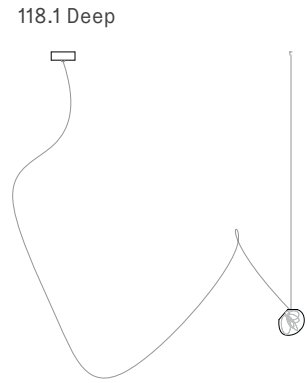

BOCCI

118

The image features four spherical pendant lights with a white, textured, scale-like surface. They are suspended by thin, gold-colored cords against a solid black background. The lighting is soft, highlighting the intricate details of the spheres' texture. The number '118' is prominently displayed in the center in a large, white, sans-serif font.

Cluster

Adjustable length

Adjustable up to 3000 mm standard
Adjustable up to 30500 mm custom

Cluster

Non-adjustable length

Non-adjustable length up to 3000 mm standard
Non-adjustable length up to 30500 mm custom

Table Light

Adjustable length

Adjustable up to 3000 mm standard

Adjustable up to 30500 mm custom

Non-adjustable length

Non-adjustable length up to 3000 mm standard

Non-adjustable length up to 30500 mm custom