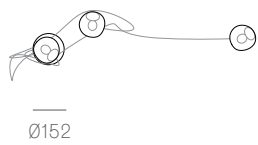

Cluster

Adjustable length

Adjustable up to 3000 mm standard
Adjustable up to 30500 mm custom

Cluster

Non-adjustable length

Non-adjustable length up to 3000 mm standard
Non-adjustable length up to 30500 mm custom

Table Light

Adjustable length

Adjustable up to 3000 mm standard

Adjustable up to 30500 mm custom

Non-adjustable length

Non-adjustable length up to 3000 mm standard

Non-adjustable length up to 30500 mm custom