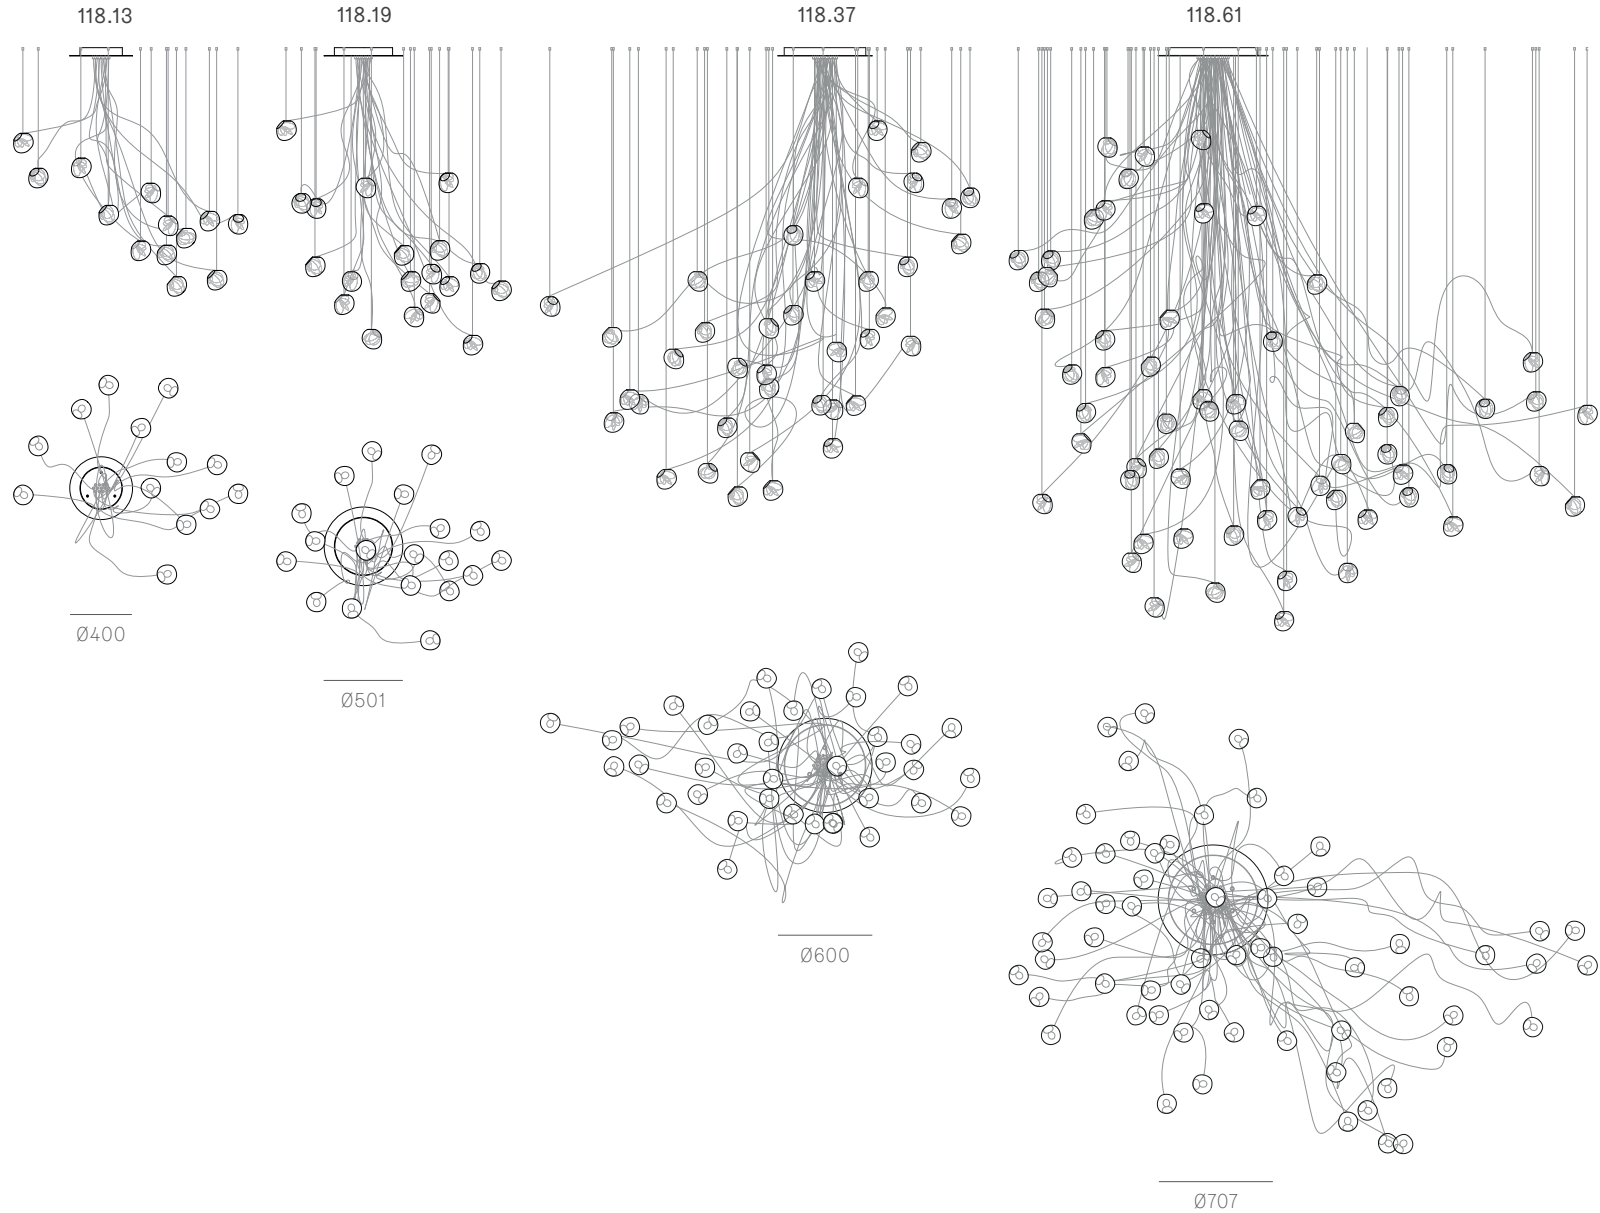

BOCCI

118

The image features four spherical pendant lights with a white, textured, scale-like surface. They are suspended by thin, gold-colored cords against a solid black background. The lighting is soft, highlighting the intricate details of the spheres' texture. The number '118' is prominently displayed in the center in a large, white, sans-serif font.

Table Light

Adjustable length

Adjustable up to 3000 mm standard

Adjustable up to 30500 mm custom

Non-adjustable length

Non-adjustable length up to 3000 mm standard

Non-adjustable length up to 30500 mm custom

BOCCI

118 series — Table Light

BOCCI

118 Series — Cluster

BOCCI

118 Series — Random

BOCCI

118 Series — Random