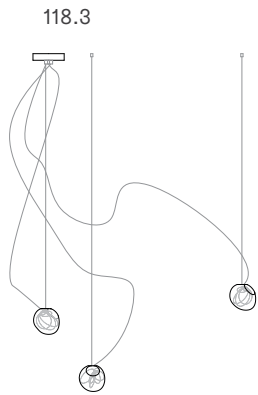

BOCCI

118

The image features four spherical pendant lights with a white, textured, scale-like surface. They are suspended by thin, gold-colored cords against a solid black background. The lighting is soft, highlighting the intricate details of the spheres' texture. The number '118' is prominently displayed in the center in a large, white, sans-serif font.

Cluster

Adjustable length

Adjustable up to 3000 mm standard
Adjustable up to 30500 mm custom

Cluster

Non-adjustable length

Non-adjustable length up to 3000 mm standard
Non-adjustable length up to 30500 mm custom

Table Light

Adjustable length

Adjustable up to 3000 mm standard

Adjustable up to 30500 mm custom

Non-adjustable length

Non-adjustable length up to 3000 mm standard

Non-adjustable length up to 30500 mm custom

BOCCI

118 series — Table Light

BOCCI

118 Series — Cluster

BOCCI

118 Series — Random

BOCCI

118 Series — Random