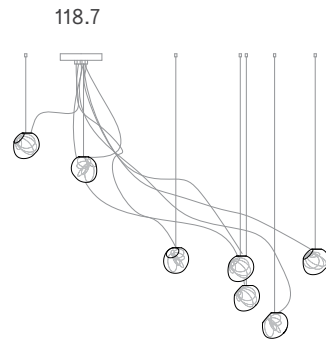

Cluster

Adjustable length

Adjustable up to 3000 mm standard
Adjustable up to 30500 mm custom

Cluster

Non-adjustable length

Non-adjustable length up to 3000 mm standard
Non-adjustable length up to 30500 mm custom

Table Light

Adjustable length

Adjustable up to 3000 mm standard

Adjustable up to 30500 mm custom

Non-adjustable length

Non-adjustable length up to 3000 mm standard

Non-adjustable length up to 30500 mm custom

BOCCI

118 series — Table Light

BOCCI

118 Series — Cluster

BOCCI

118 Series — Random

BOCCI

118 Series — Random