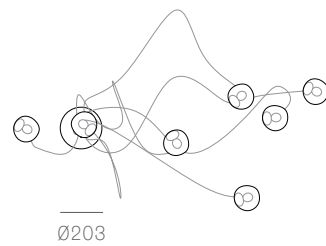

Table Light

Adjustable length

Adjustable up to 3000 mm standard

Adjustable up to 30500 mm custom

Non-adjustable length

Non-adjustable length up to 3000 mm standard

Non-adjustable length up to 30500 mm custom

BOCCI

118 series — Table Light

BOCCI

118 Series — Cluster

BOCCI

118 Series — Random

BOCCI

118 Series — Random