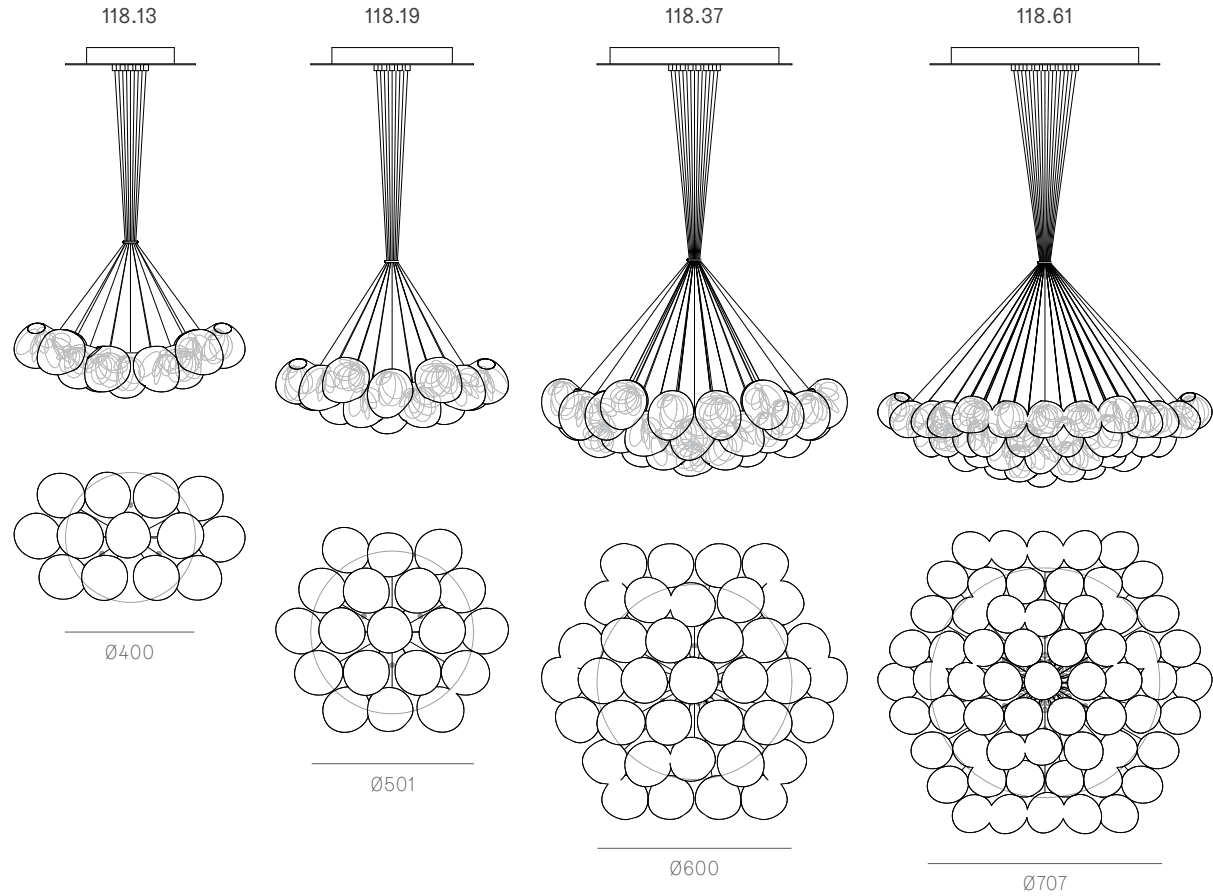

BOCCI

118

The image features four spherical pendant lights with a white, textured, scale-like surface. They are suspended by thin, gold-colored cords against a solid black background. The lighting is soft, highlighting the intricate details of the spheres' texture. The number '118' is prominently displayed in the center in a large, white, sans-serif font.

Cluster

Adjustable length

Adjustable up to 3000 mm standard
Adjustable up to 30500 mm custom

Cluster

Non-adjustable length

Non-adjustable length up to 3000 mm standard
Non-adjustable length up to 30500 mm custom

Table Light

Adjustable length

Adjustable up to 3000 mm standard

Adjustable up to 30500 mm custom

Non-adjustable length

Non-adjustable length up to 3000 mm standard

Non-adjustable length up to 30500 mm custom