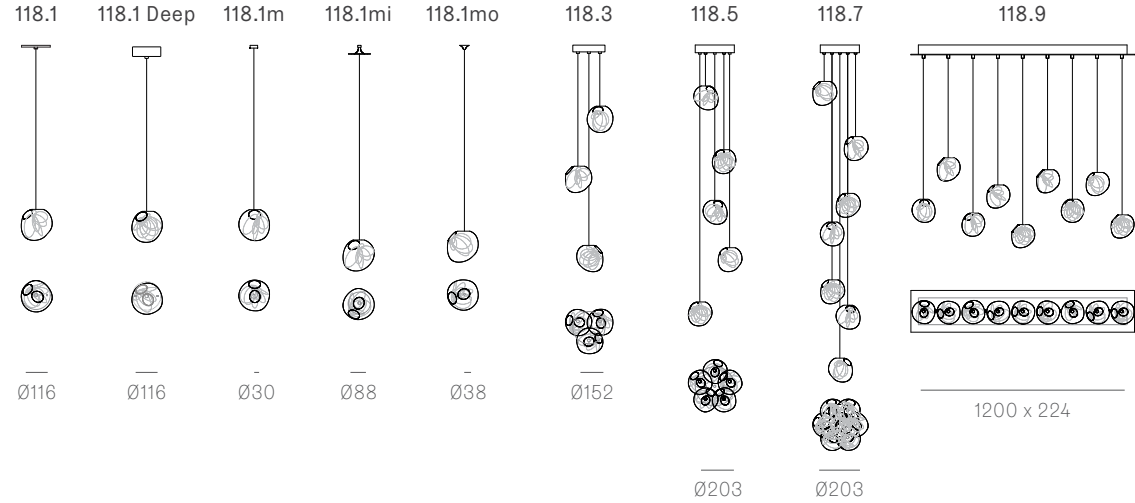

Lamping

1.5W LED, 2500K

Material

Blown glass, electrical components

Patent

Worldwide patents pending.

LOW VOLTAGE LUMINAIRE
E476186

±Ø140 - 160 mm

Wall and Ceiling

Random
Adjustable
length

Adjustable up to 3000 mm standard

Adjustable up to 30500 mm custom

Random

Non-adjustable
length

Non-adjustable length up to 3000 mm standard

Non-adjustable length up to 30500 mm custom

Cluster

Adjustable length

Adjustable up to 3000 mm standard
Adjustable up to 30500 mm custom

Cluster

Non-adjustable length

Non-adjustable length up to 3000 mm standard
Non-adjustable length up to 30500 mm custom

Table Light

Adjustable length

Adjustable up to 3000 mm standard

Adjustable up to 30500 mm custom

Non-adjustable length

Non-adjustable length up to 3000 mm standard

Non-adjustable length up to 30500 mm custom