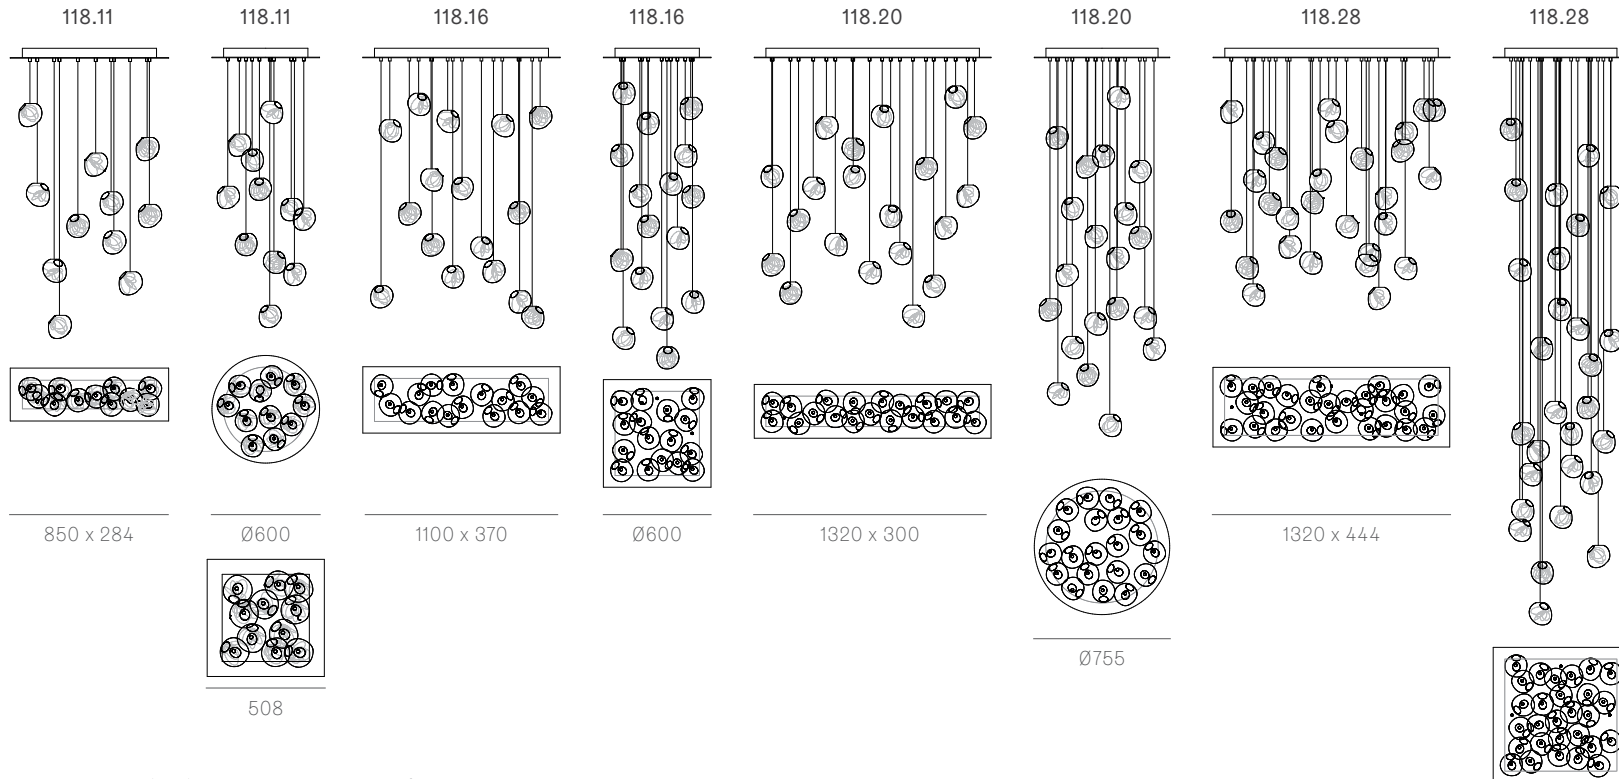

BOCCI

118

The image features four spherical pendant lights with a white, textured, scale-like surface. They are suspended by thin, gold-colored cords against a solid black background. The lighting is soft, highlighting the intricate details of the spheres' texture. The number '118' is prominently displayed in the center in a large, white, sans-serif font.

Wall and Ceiling

Random
Adjustable
length

Adjustable up to 3000 mm standard

Adjustable up to 30500 mm custom

Random

Non-adjustable
length

Non-adjustable length up to 3000 mm standard

Non-adjustable length up to 30500 mm custom

Cluster

Adjustable length

Adjustable up to 3000 mm standard
Adjustable up to 30500 mm custom

Cluster

Non-adjustable length

Non-adjustable length up to 3000 mm standard
Non-adjustable length up to 30500 mm custom

Table Light

Adjustable length

Adjustable up to 3000 mm standard

Adjustable up to 30500 mm custom

Non-adjustable length

Non-adjustable length up to 3000 mm standard

Non-adjustable length up to 30500 mm custom