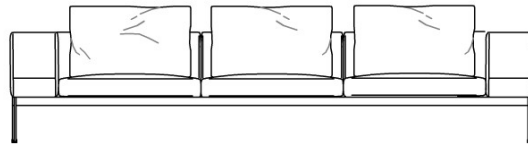

275 cm · 108 9/32"