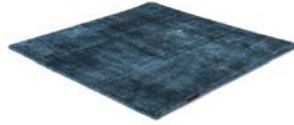

MARK 2 VISCOSE

black 3862

deep carbon 3878

mountain mist 3871

steel grey 3879

gentle grey 3872

bright chrome 3884

dark brown 3880

dark chocolate 3874

glam taupe 3877

cocoon grey 3875

light sand 3876

champagne 3873

honey 3885

leaf green 3881

lemon 3861

lagoon 3882

teal 3860

stormy sea 3870

blue iron 3887

lavender 3886

dark blush 3859

deep red 3883

Technical facts

ID:	3885
manufacture:	handwoven
name:	MARK 2 Viscose
colour:	honey
pile material:	viscose
pile length:	0,6 cm
total height:	1,1 cm
overall weight per sqm:	3,6 kg
standard sizes:	170x240 cm 200x200 cm 200x300 cm 250x350 cm 300x400 cm
custom sizes:	available
max. size:	500 x 2500 cm
custom colours:	on request
custom shapes:	available
outdoor use:	not suitable
durability:	for low usage
sound absorbing:	highly
anti static:	yes